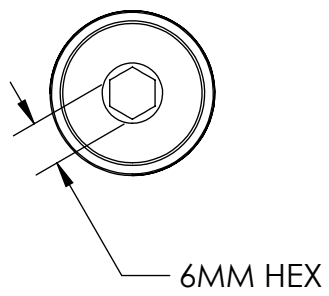

6MM HEX

L1

L2

TP

WOLF AXLE

FITS 15X100 ROAD FORKS

P/N	AXLE15-100-RD	
L1	AXLE LENGTH	125MM
TP	THREAD PITCH	M15X1.5MM
L2	THREAD LENGTH	12MM

WOLF AXLE

FITS ROCKSHOX 15X100 MTB FORKS

P/N	AXLE15-100-SR	
L1	AXLE LENGTH	148MM
TP	THREAD PITCH	M15X1.5MM
L2	THREAD LENGTH	12MM

6MM HEX

L1

L2

TP

WOLF AXLE

FITS ROCKSHOX 15X110 MTB FORKS

P/N	AXLE15-110-SR	
L1	AXLE LENGTH	158MM
TP	THREAD PITCH	M15X1.5MM
L2	THREAD LENGTH	12MM

WOLF AXLE

FITS BLUTO AND RIGID 15X150 FAT FORKS

P/N	AXLE15-150-SR	
L1	AXLE LENGTH	198MM
TP	THREAD PITCH	M15X1.5MM
L2	THREAD LENGTH	12MM

WOLF AXLE

FITS FOX 15X100 MTB FORKS

P/N	AXLE15-100-FX	
L1	AXLE LENGTH	145MM
TP	THREAD PITCH	M14X1.5MM
L2	THREAD LENGTH	15MM

WOLF AXLE

FITS FOX 15X110 MTB FORKS

P/N	AXLE15-110-FX	
L1	AXLE LENGTH	155MM
TP	THREAD PITCH	M14X1.5MM
L2	THREAD LENGTH	15MM