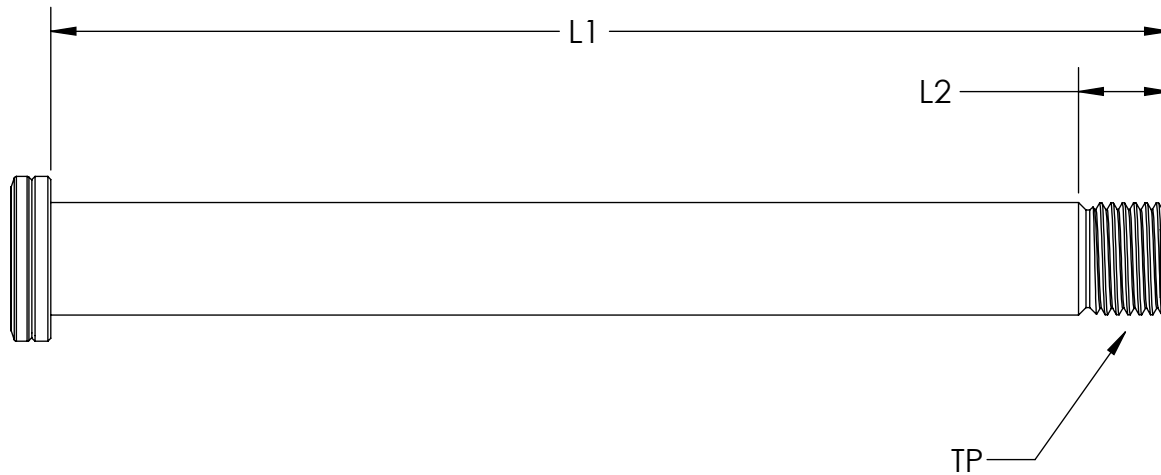

6MM HEX

L1

L2

TP

WOLF AXLE

FITS 15X100 ROAD FORKS

P/N	AXLE15-100-RD	
L1	AXLE LENGTH	125MM
TP	THREAD PITCH	M15X1.5MM
L2	THREAD LENGTH	12MM

WOLF AXLE

FITS ROCKSHOX 15X100 MTB FORKS

P/N	AXLE15-100-SR	
L1	AXLE LENGTH	148MM
TP	THREAD PITCH	M15X1.5MM
L2	THREAD LENGTH	12MM

6MM HEX

L1

L2

TP

WOLF AXLE

FITS ROCKSHOX 15X110 MTB FORKS

P/N	AXLE15-110-SR	
L1	AXLE LENGTH	158MM
TP	THREAD PITCH	M15X1.5MM
L2	THREAD LENGTH	12MM

WOLF AXLE

FITS BLUTO AND RIGID 15X150 FAT FORKS

P/N	AXLE15-150-SR	
L1	AXLE LENGTH	198MM
TP	THREAD PITCH	M15X1.5MM
L2	THREAD LENGTH	12MM

WOLF AXLE

FITS FOX 15X100 MTB FORKS

P/N	AXLE15-100-FX	
L1	AXLE LENGTH	145MM
TP	THREAD PITCH	M14X1.5MM
L2	THREAD LENGTH	15MM

WOLF AXLE

FITS FOX 15X110 MTB FORKS

P/N	AXLE15-110-FX	
L1	AXLE LENGTH	155MM
TP	THREAD PITCH	M14X1.5MM
L2	THREAD LENGTH	15MM