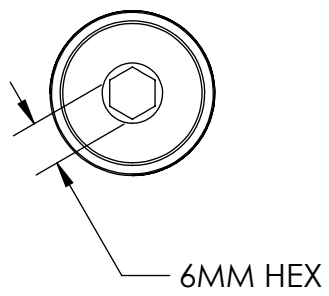

6MM HEX

L1

L2

TP

WOLF AXLE

FITS 15X100 ROAD FORKS

P/N	AXLE15-100-RD	
L1	AXLE LENGTH	125MM
TP	THREAD PITCH	M15X1.5MM
L2	THREAD LENGTH	12MM

WOLF AXLE

FITS ROCKSHOX 15X100 MTB FORKS

P/N	AXLE15-100-SR	
L1	AXLE LENGTH	148MM
TP	THREAD PITCH	M15X1.5MM
L2	THREAD LENGTH	12MM

6MM HEX

L1

L2

TP

WOLF AXLE

FITS ROCKSHOX 15X110 MTB FORKS

P/N	AXLE15-110-SR	
L1	AXLE LENGTH	158MM
TP	THREAD PITCH	M15X1.5MM
L2	THREAD LENGTH	12MM

WOLF AXLE

FITS BLUTO AND RIGID 15X150 FAT FORKS

P/N	AXLE15-150-SR	
L1	AXLE LENGTH	198MM
TP	THREAD PITCH	M15X1.5MM
L2	THREAD LENGTH	12MM

WOLF AXLE

FITS FOX 15X100 MTB FORKS

P/N	AXLE15-100-FX	
L1	AXLE LENGTH	145MM
TP	THREAD PITCH	M14X1.5MM
L2	THREAD LENGTH	15MM

WOLF AXLE

FITS FOX 15X110 MTB FORKS

P/N	AXLE15-110-FX	
L1	AXLE LENGTH	155MM
TP	THREAD PITCH	M14X1.5MM
L2	THREAD LENGTH	15MM