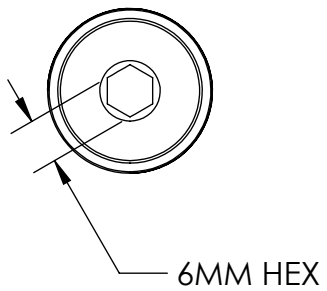

6MM HEX

L1

L2

TP

WOLF AXLE

FITS 15X100 ROAD FORKS

P/N	AXLE15-100-RD	
L1	AXLE LENGTH	125MM
TP	THREAD PITCH	M15X1.5MM
L2	THREAD LENGTH	12MM

WOLF AXLE

FITS ROCKSHOX 15X100 MTB FORKS

P/N	AXLE15-100-SR	
L1	AXLE LENGTH	148MM
TP	THREAD PITCH	M15X1.5MM
L2	THREAD LENGTH	12MM

6MM HEX

L1

L2

TP

WOLF AXLE

FITS ROCKSHOX 15X110 MTB FORKS

P/N	AXLE15-110-SR	
L1	AXLE LENGTH	158MM
TP	THREAD PITCH	M15X1.5MM
L2	THREAD LENGTH	12MM

WOLF AXLE

FITS BLUTO AND RIGID 15X150 FAT FORKS

P/N	AXLE15-150-SR	
L1	AXLE LENGTH	198MM
TP	THREAD PITCH	M15X1.5MM
L2	THREAD LENGTH	12MM

WOLF AXLE

FITS FOX 15X100 MTB FORKS

P/N	AXLE15-100-FX	
L1	AXLE LENGTH	145MM
TP	THREAD PITCH	M14X1.5MM
L2	THREAD LENGTH	15MM

WOLF AXLE

FITS FOX 15X110 MTB FORKS

P/N	AXLE15-110-FX	
L1	AXLE LENGTH	155MM
TP	THREAD PITCH	M14X1.5MM
L2	THREAD LENGTH	15MM