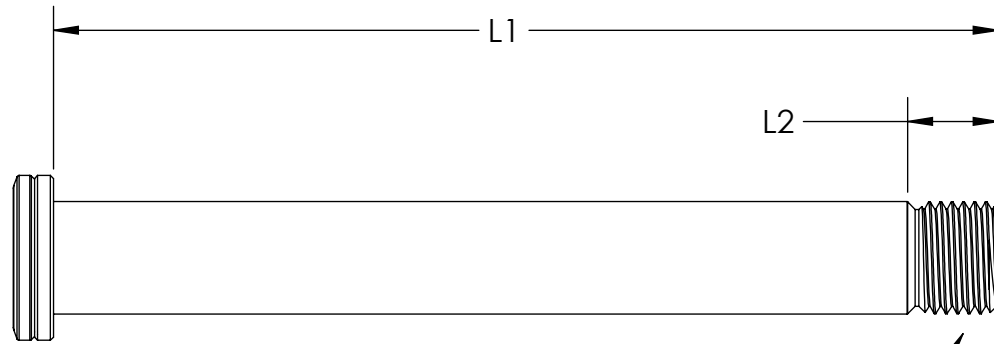

6MM HEX

L1

L2

TP

WOLF AXLE

FITS 15X100 ROAD FORKS

P/N	AXLE15-100-RD	
L1	AXLE LENGTH	125MM
TP	THREAD PITCH	M15X1.5MM
L2	THREAD LENGTH	12MM

WOLF AXLE

FITS ROCKSHOX 15X100 MTB FORKS

P/N	AXLE15-100-SR	
L1	AXLE LENGTH	148MM
TP	THREAD PITCH	M15X1.5MM
L2	THREAD LENGTH	12MM

6MM HEX

L1

L2

TP

WOLF AXLE

FITS ROCKSHOX 15X110 MTB FORKS

P/N	AXLE15-110-SR	
L1	AXLE LENGTH	158MM
TP	THREAD PITCH	M15X1.5MM
L2	THREAD LENGTH	12MM

WOLF AXLE

FITS BLUTO AND RIGID 15X150 FAT FORKS

P/N	AXLE15-150-SR	
L1	AXLE LENGTH	198MM
TP	THREAD PITCH	M15X1.5MM
L2	THREAD LENGTH	12MM

WOLF AXLE

FITS FOX 15X100 MTB FORKS

P/N	AXLE15-100-FX	
L1	AXLE LENGTH	145MM
TP	THREAD PITCH	M14X1.5MM
L2	THREAD LENGTH	15MM

WOLF AXLE

FITS FOX 15X110 MTB FORKS

P/N	AXLE15-110-FX	
L1	AXLE LENGTH	155MM
TP	THREAD PITCH	M14X1.5MM
L2	THREAD LENGTH	15MM