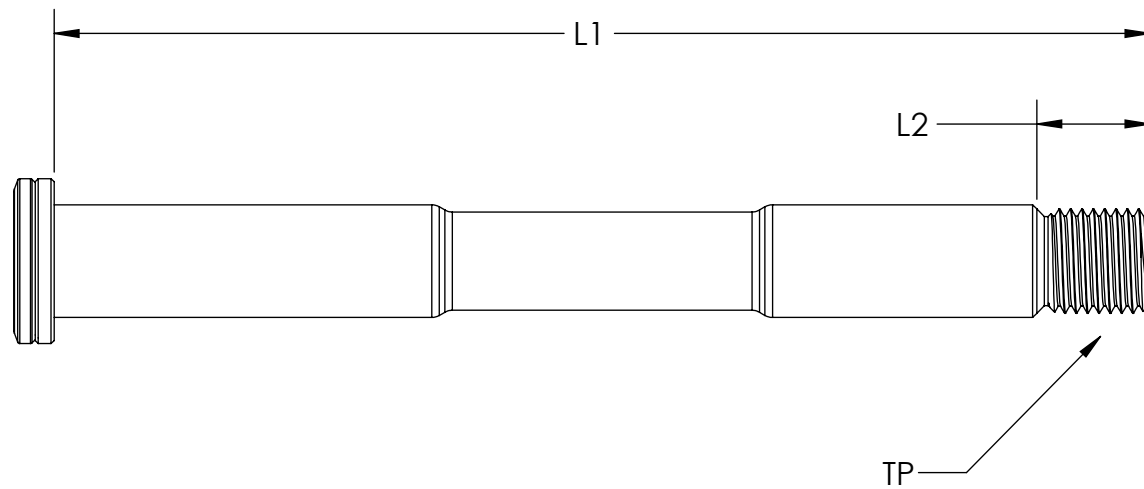

FITS ROCKSHOX 15X100 MTB FORKS

P/N	AXLE15-100-SR	
L1	AXLE LENGTH	148MM
TP	THREAD PITCH	M15X1.5MM
L2	THREAD LENGTH	12MM

6MM HEX

L1

L2

TP

WOLF AXLE

FITS ROCKSHOX 15X110 MTB FORKS

P/N	AXLE15-110-SR	
L1	AXLE LENGTH	158MM
TP	THREAD PITCH	M15X1.5MM
L2	THREAD LENGTH	12MM

WOLF AXLE

FITS BLUTO AND RIGID 15X150 FAT FORKS

P/N	AXLE15-150-SR	
L1	AXLE LENGTH	198MM
TP	THREAD PITCH	M15X1.5MM
L2	THREAD LENGTH	12MM

WOLF AXLE

FITS FOX 15X100 MTB FORKS

P/N	AXLE15-100-FX	
L1	AXLE LENGTH	145MM
TP	THREAD PITCH	M14X1.5MM
L2	THREAD LENGTH	15MM

WOLF AXLE

FITS FOX 15X110 MTB FORKS

P/N	AXLE15-110-FX	
L1	AXLE LENGTH	155MM
TP	THREAD PITCH	M14X1.5MM
L2	THREAD LENGTH	15MM