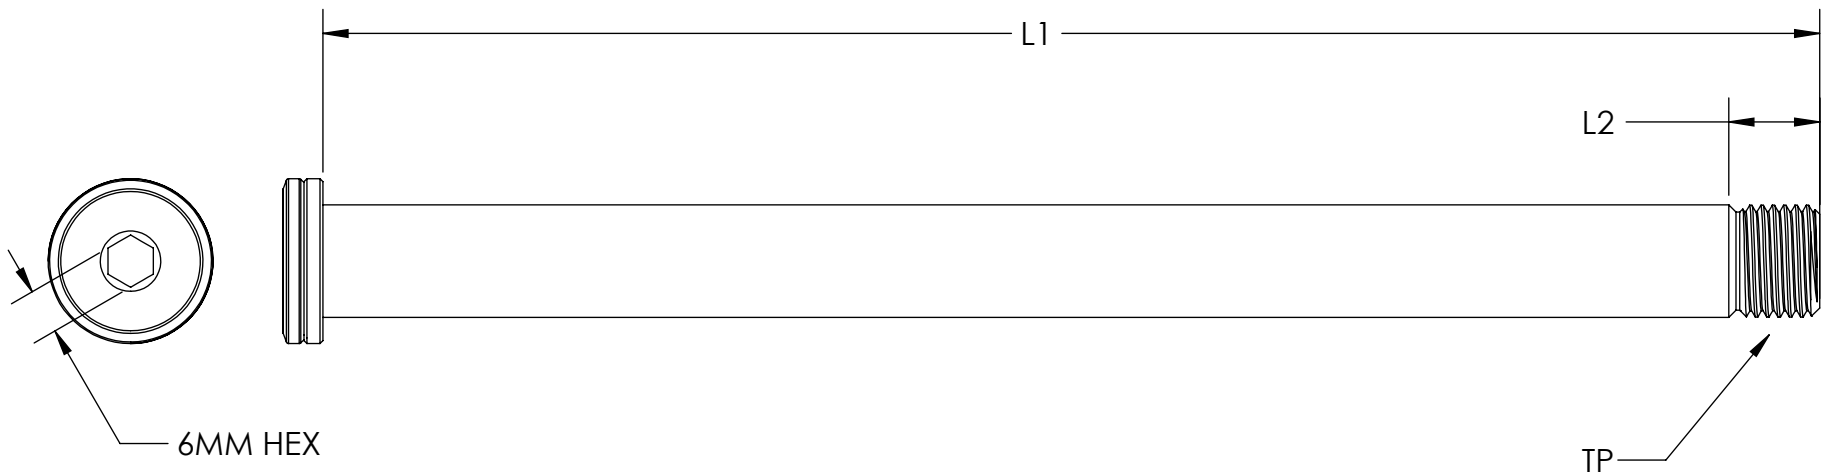

6MM HEX

L1

L2

TP

WOLF AXLE

FITS 15X100 ROAD FORKS

P/N	AXLE15-100-RD	
L1	AXLE LENGTH	125MM
TP	THREAD PITCH	M15X1.5MM
L2	THREAD LENGTH	12MM

WOLF AXLE

FITS ROCKSHOX 15X100 MTB FORKS

P/N	AXLE15-100-SR	
L1	AXLE LENGTH	148MM
TP	THREAD PITCH	M15X1.5MM
L2	THREAD LENGTH	12MM

6MM HEX

L1

L2

TP

WOLF AXLE

FITS ROCKSHOX 15X110 MTB FORKS

P/N	AXLE15-110-SR	
L1	AXLE LENGTH	158MM
TP	THREAD PITCH	M15X1.5MM
L2	THREAD LENGTH	12MM

WOLF AXLE

FITS BLUTO AND RIGID 15X150 FAT FORKS

P/N	AXLE15-150-SR	
L1	AXLE LENGTH	198MM
TP	THREAD PITCH	M15X1.5MM
L2	THREAD LENGTH	12MM

WOLF AXLE

FITS FOX 15X100 MTB FORKS

P/N	AXLE15-100-FX	
L1	AXLE LENGTH	145MM
TP	THREAD PITCH	M14X1.5MM
L2	THREAD LENGTH	15MM

WOLF AXLE

FITS FOX 15X110 MTB FORKS

P/N	AXLE15-110-FX	
L1	AXLE LENGTH	155MM
TP	THREAD PITCH	M14X1.5MM
L2	THREAD LENGTH	15MM