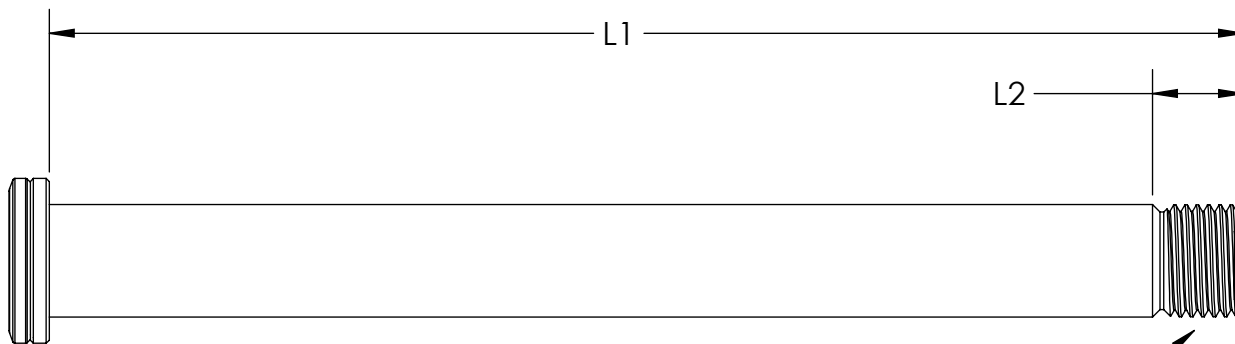

6MM HEX

L1

L2

TP

WOLF AXLE

FITS 15X100 ROAD FORKS

P/N	AXLE15-100-RD	
L1	AXLE LENGTH	125MM
TP	THREAD PITCH	M15X1.5MM
L2	THREAD LENGTH	12MM

WOLF AXLE

FITS ROCKSHOX 15X100 MTB FORKS

P/N	AXLE15-100-SR	
L1	AXLE LENGTH	148MM
TP	THREAD PITCH	M15X1.5MM
L2	THREAD LENGTH	12MM

6MM HEX

L1

L2

TP

WOLF AXLE

FITS ROCKSHOX 15X110 MTB FORKS

P/N	AXLE15-110-SR	
L1	AXLE LENGTH	158MM
TP	THREAD PITCH	M15X1.5MM
L2	THREAD LENGTH	12MM

WOLF AXLE

FITS BLUTO AND RIGID 15X150 FAT FORKS

P/N	AXLE15-150-SR	
L1	AXLE LENGTH	198MM
TP	THREAD PITCH	M15X1.5MM
L2	THREAD LENGTH	12MM

WOLF AXLE

FITS FOX 15X100 MTB FORKS

P/N	AXLE15-100-FX	
L1	AXLE LENGTH	145MM
TP	THREAD PITCH	M14X1.5MM
L2	THREAD LENGTH	15MM

WOLF AXLE

FITS FOX 15X110 MTB FORKS

P/N	AXLE15-110-FX	
L1	AXLE LENGTH	155MM
TP	THREAD PITCH	M14X1.5MM
L2	THREAD LENGTH	15MM