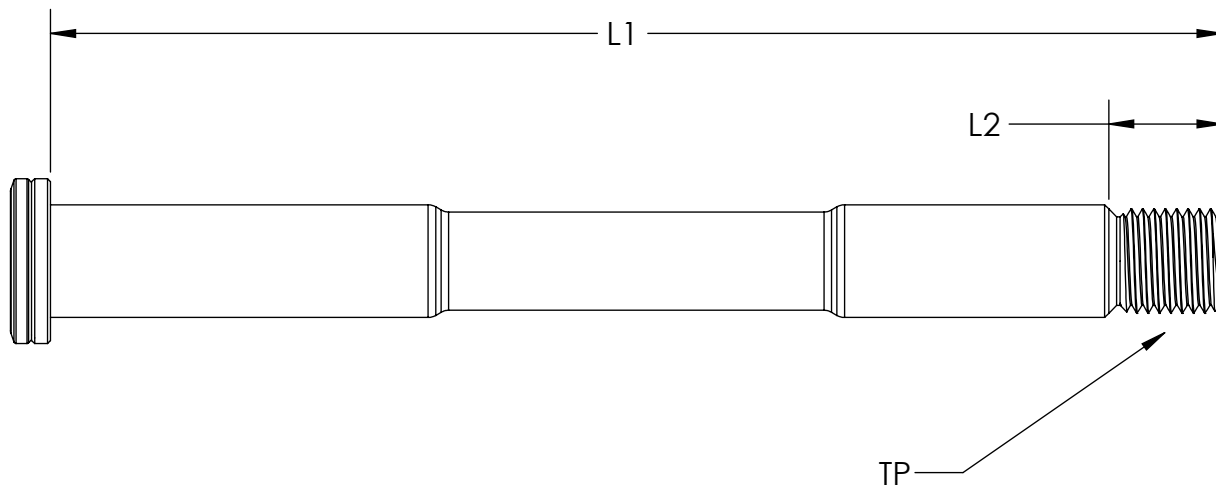

FITS ROCKSHOX 15X100 MTB FORKS

P/N	AXLE15-100-SR	
L1	AXLE LENGTH	148MM
TP	THREAD PITCH	M15X1.5MM
L2	THREAD LENGTH	12MM

6MM HEX

L1

L2

TP

WOLF AXLE

FITS ROCKSHOX 15X110 MTB FORKS

P/N	AXLE15-110-SR	
L1	AXLE LENGTH	158MM
TP	THREAD PITCH	M15X1.5MM
L2	THREAD LENGTH	12MM

WOLF AXLE

FITS BLUTO AND RIGID 15X150 FAT FORKS

P/N	AXLE15-150-SR	
L1	AXLE LENGTH	198MM
TP	THREAD PITCH	M15X1.5MM
L2	THREAD LENGTH	12MM

WOLF AXLE

FITS FOX 15X100 MTB FORKS

P/N	AXLE15-100-FX	
L1	AXLE LENGTH	145MM
TP	THREAD PITCH	M14X1.5MM
L2	THREAD LENGTH	15MM

WOLF AXLE

FITS FOX 15X110 MTB FORKS

P/N	AXLE15-110-FX	
L1	AXLE LENGTH	155MM
TP	THREAD PITCH	M14X1.5MM
L2	THREAD LENGTH	15MM