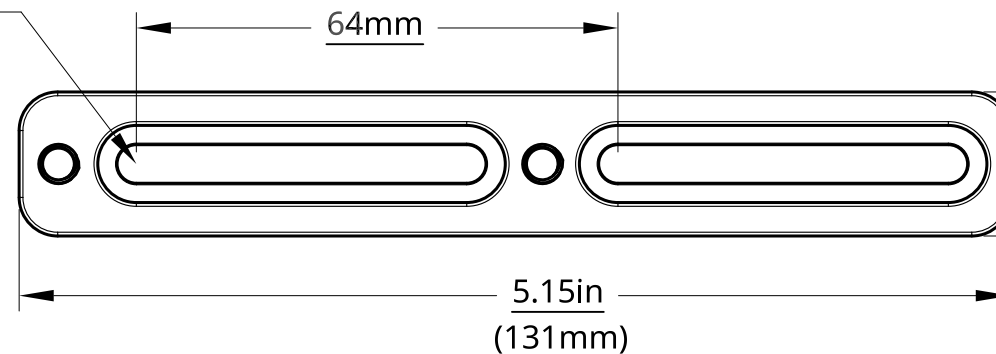

B-RAD

Bottle Relocation Accessory Device

SCALE 1:1

WOLF TOOTH®

Standard 64mm Spacing

(Braze-on and bottle cage)

B-RAD 2

Threaded Holes

(Standard M5 x .8)

B-RAD 3

Adaptable Fitment

(Adjustment and Support)

B-RAD 4