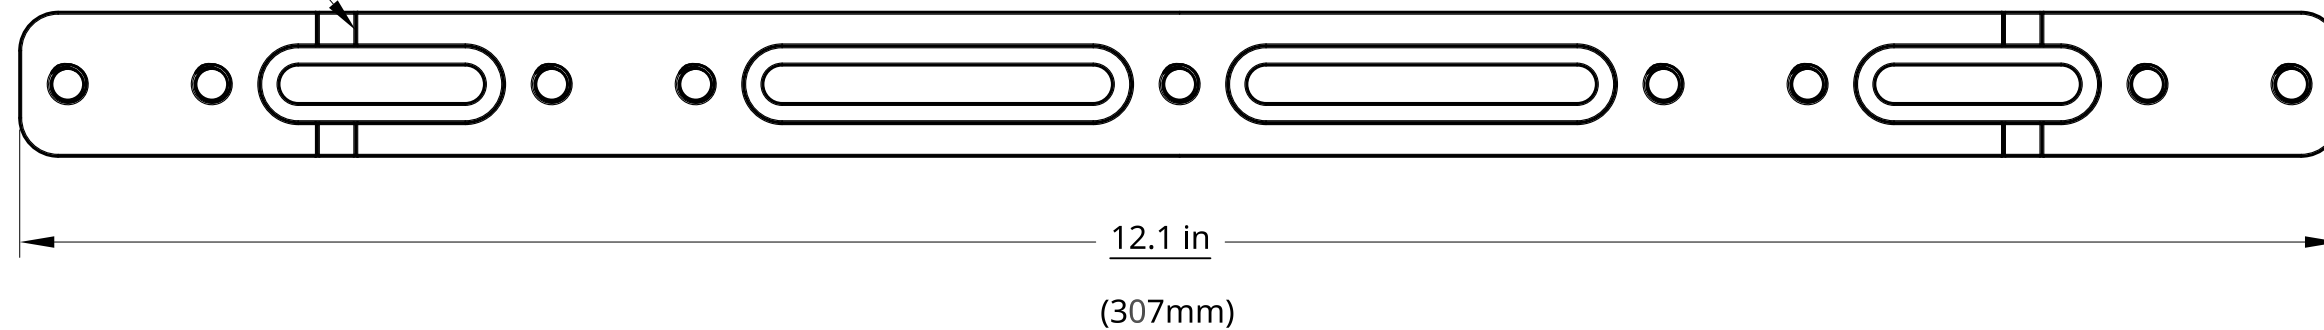

B-RAD

Bottle Relocation Accessory Device

SCALE 1:1

WOLF TOOTH®

Standard 64mm Spacing

(Braze-on and bottle cage)

B-RAD 2

Threaded Holes

(Standard M5 x .8)

B-RAD 3

Adaptable Fitment

(Adjustment and Support)

B-RAD 4