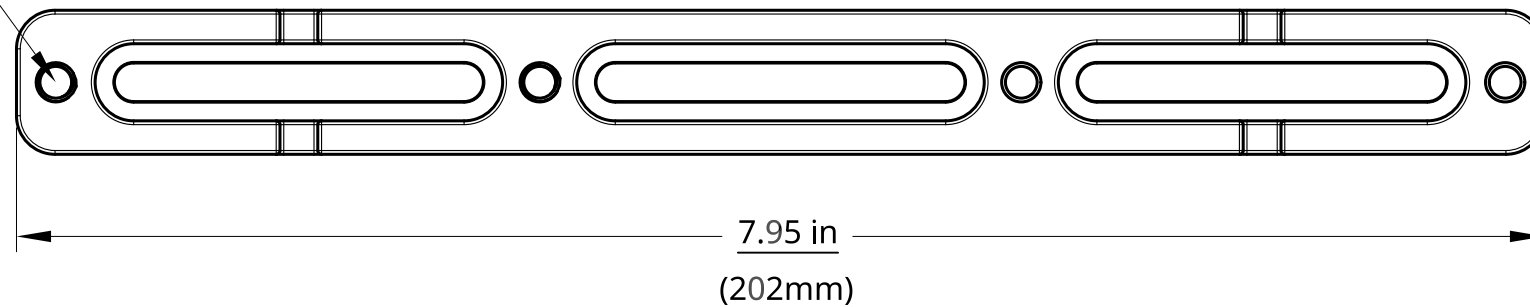

B-RAD

Bottle Relocation Accessory Device

SCALE 1:1

WOLF TOOTH®

Standard 64mm Spacing

(Braze-on and bottle cage)

B-RAD 2

Threaded Holes

(Standard M5 x .8)

B-RAD 3

Adaptable Fitment

(Adjustment and Support)

B-RAD 4